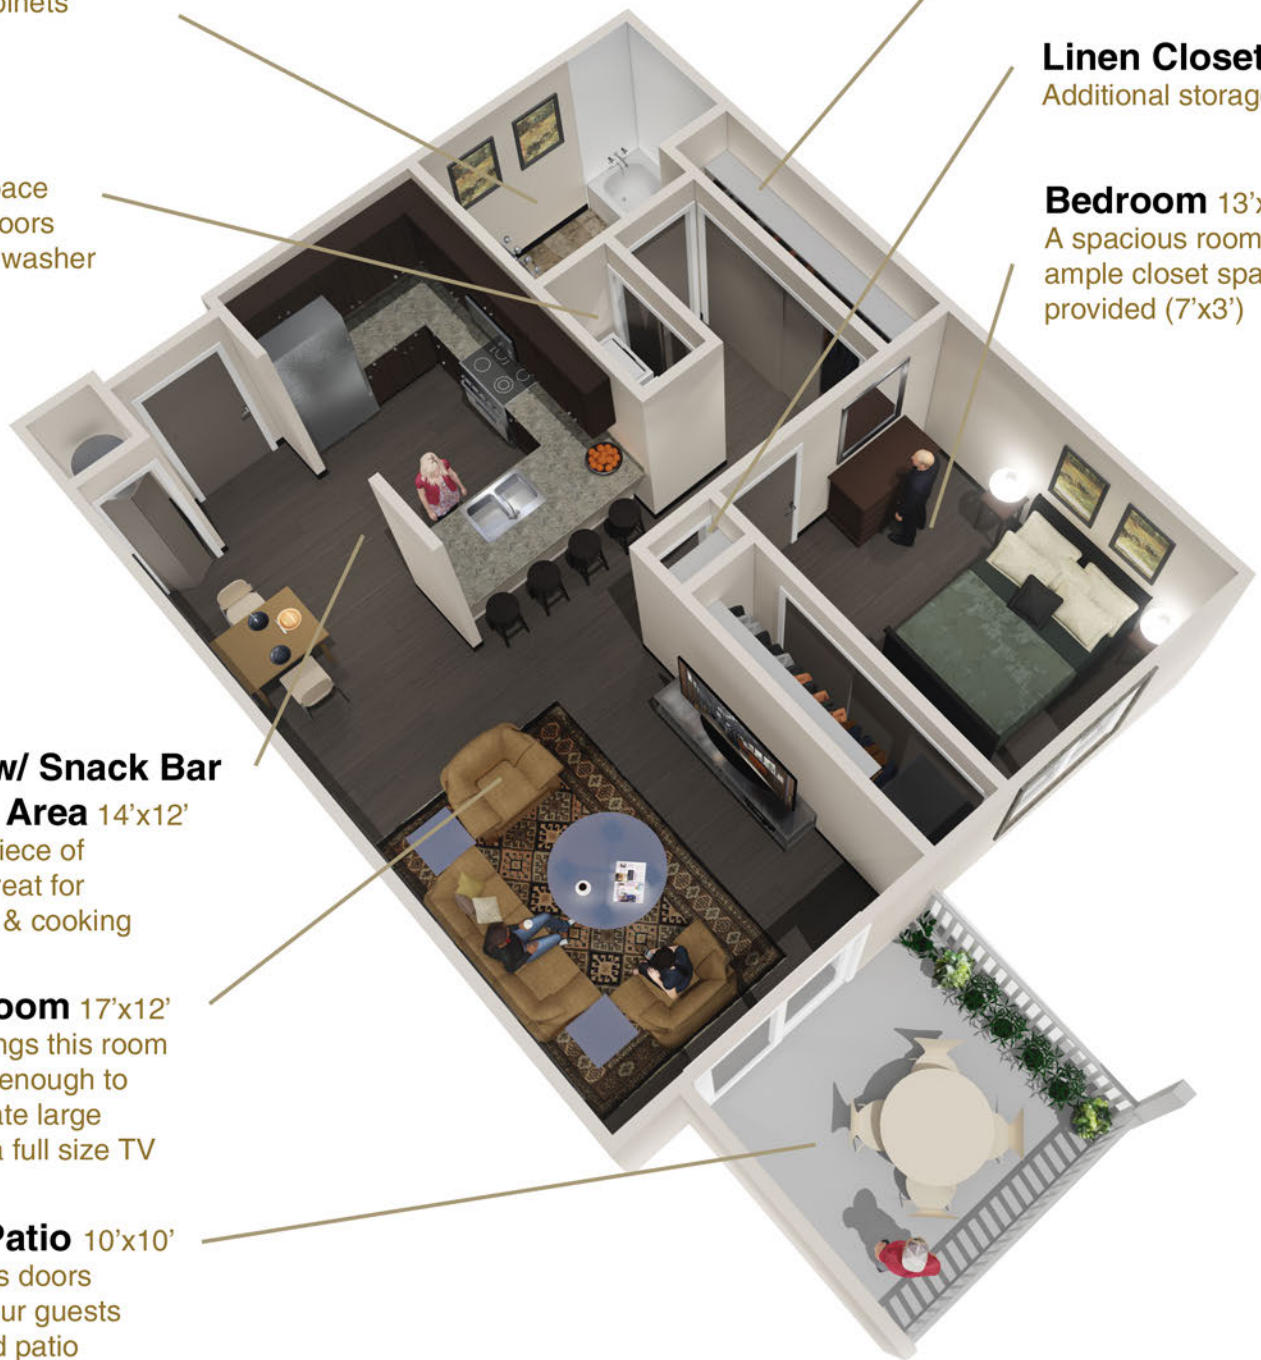

THE LOFTs

Honey Creek

Arlington

710-720 Sq. Ft.

Bathroom 9'x6'

This large Bathroom gives you all the storage space you need w/ lower cabinets

Laundry

Separate space w/ privacy doors & a full size washer & dryer

Kitchen w/ Snack Bar & Dining Area 14'x12'

The centerpiece of the unit is great for entertaining & cooking

Living Room 17'x12'

With 9' ceilings this room is spacious enough to accommodate large furniture & a full size TV

Private Patio 10'x10'

Sliding glass doors welcome your guests to a covered patio large enough for outdoor dining & your enjoyment

Closet

6' long closet for storage

Linen Closet

Additional storage

Bedroom 13'x10'

A spacious room with ample closet space provided (7'x3')

Note: This rendering may vary slightly from actual individual unit plans